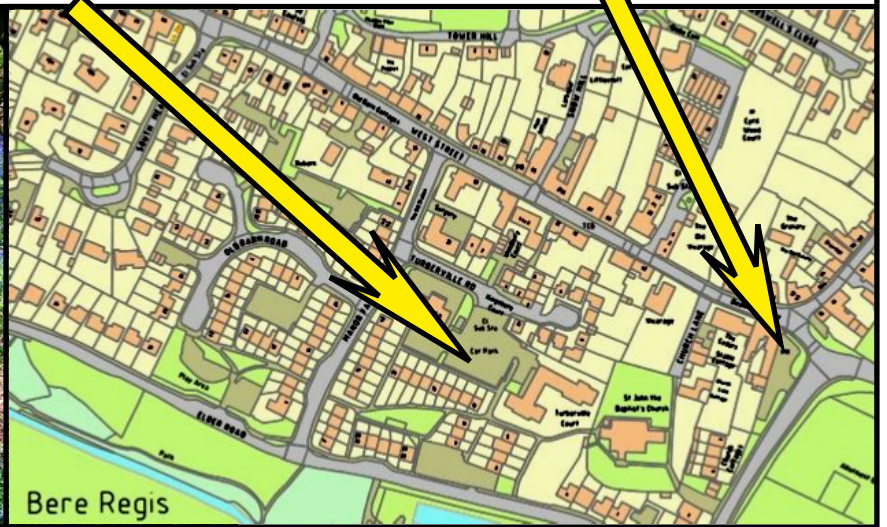

Bere Bluebell Walk

Followed by Coffee at the Royal Oak pub, Bere Regis
Meet at Bere Regis central car park off Manor Farm Road

What3Words Location: [/// groups.prospers.lamp](https://www.what3words.com////groups/prospers.lamp)

Walking boots advised. Please bring a change of footwear for the pub.

Note: This is a circular walk starting and ending at Bere car park.

Walk length: 2.7 miles

Meet Here

Coffee Here

Mobile Contact Numbers (on the walk day):